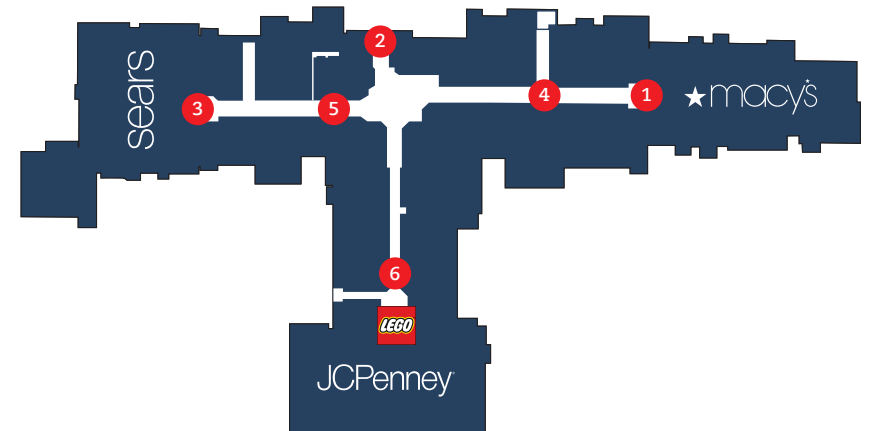

**THE LEGO®
AMERICANA
ROADSHOW**
BUILDING ACROSS AMERICA

**January
16 - 31**

Iconic buildings and architectural structures throughout
the mall made entirely of LEGO® bricks

FREE hands on activities and interactive experiences about American history

- | | |
|----------------------------------------------------------------------------------------|-------------------------------------------------------------------------------------------------------------------------------|
| 1 LEVEL 1, MACY'S COURT
U.S. Capitol Building | 6 LEVEL 1, JCPENNEY WING
The Liberty Bell |
| 2 LEVEL 1, NEAR CENTER COURT
The White House | 7 LEVEL 2, MACY'S WING
The Old North Church |
| 3 LEVEL 1, SEARS COURT
Independence Hall | 8 LEVEL 2, NEAR CENTER COURT
The Jefferson Memorial |
| 4 LEVEL 1, MACY'S WING
The Supreme Court Building
The Washington Monument | 9 LEVEL 2, NEAR CENTER COURT
The Statue of Liberty |
| 5 LEVEL 1, SEARS WING
The Lincoln Memorial |  LEVEL 1, JCPENNEY COURT
LEGO Play Area |

Visit [Facebook.com/StatenIslandMall](https://www.facebook.com/StatenIslandMall)

Level 1

Level 2