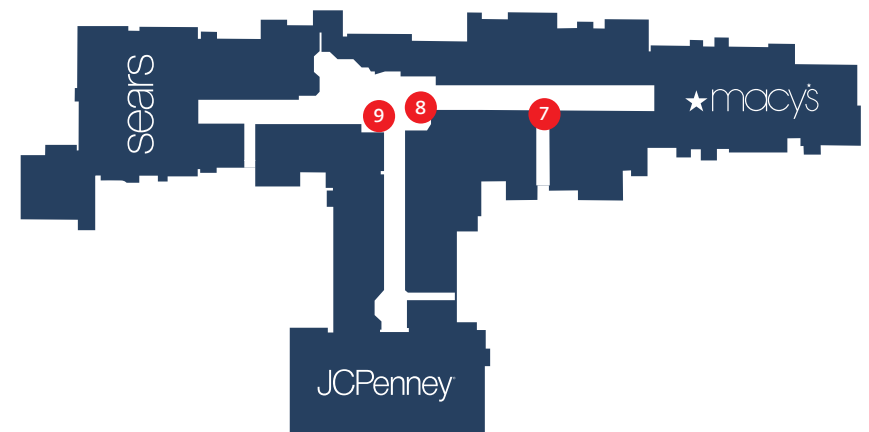

**THE LEGO®
AMERICANA
ROADSHOW**
BUILDING ACROSS AMERICA

**January
16 - 31**

Iconic buildings and architectural structures throughout
the mall made entirely of LEGO® bricks

FREE hands on activities and interactive experiences about American history

1 LEVEL 1, MACY'S COURT U.S. Capitol Building	6 LEVEL 1, JCPENNEY WING The Liberty Bell
2 LEVEL 1, NEAR CENTER COURT The White House	7 LEVEL 2, MACY'S WING The Old North Church
3 LEVEL 1, SEARS COURT Independence Hall	8 LEVEL 2, NEAR CENTER COURT The Jefferson Memorial
4 LEVEL 1, MACY'S WING The Supreme Court Building The Washington Monument	9 LEVEL 2, NEAR CENTER COURT The Statue of Liberty
5 LEVEL 1, SEARS WING The Lincoln Memorial	LEVEL 1, JCPENNEY COURT LEGO Play Area

Visit [Facebook.com/StatenIslandMall](https://www.facebook.com/StatenIslandMall)

Level 1

Level 2