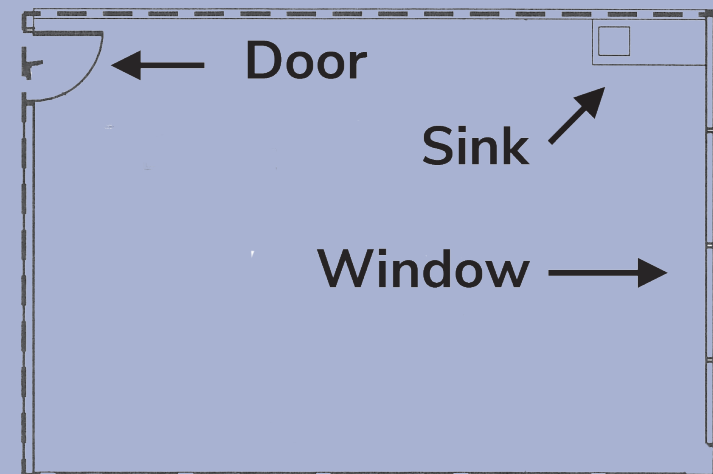

ALAMOANA

HAWAII'S CENTER

ALA MOANA PACIFIC CENTER CONFERENCE ROOM: SUITE 1530

DETAILS

Size:	605 SQ FT
Rate:	\$100/day+GET
Hours of Use:	8:00 AM - 6:00 PM
Seating:	10 people at table w/additional side chairs
AV Equipment:	Not Included
WiFi Hotspot:	Not Included
A/C Hours:	M-F 7:00 AM - 6:00 PM Sat 8:00 AM - 4:00 PM
After Hour A/C:	\$72.25/hour (advance request)

EMAIL TO RESERVE

joshua.arango@brookfieldpropertiesretail.com

FLOOR PLAN

ALAMOANA

HAWAII'S CENTER

ALA MOANA PACIFIC CENTER CONFERENCE ROOM: SUITE 1350

DETAILS

Size:	920 SQ FT
Rate:	\$100/day+GET
Hours of Use:	8:00 AM - 6:00 PM
Seating:	Approx 18 people at table w/additional 40 chairs: tables/chairs can be arranged to your preferred layout
AV Equipment:	Not Included
WiFi Hotspot:	Not Included
A/C Hours:	M-F 7:00 AM - 6:00 PM Sat 8:00 AM - 4:00 PM
After Hour A/C:	\$72.25/hour (advance request)